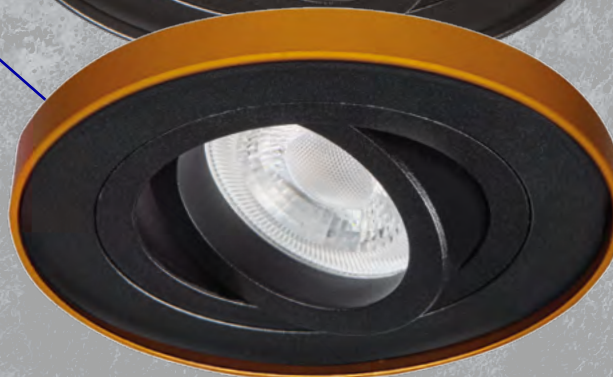

37168

TINY BORD DTO-**W/G**

37166

TINY BORD DTO-**B/G**