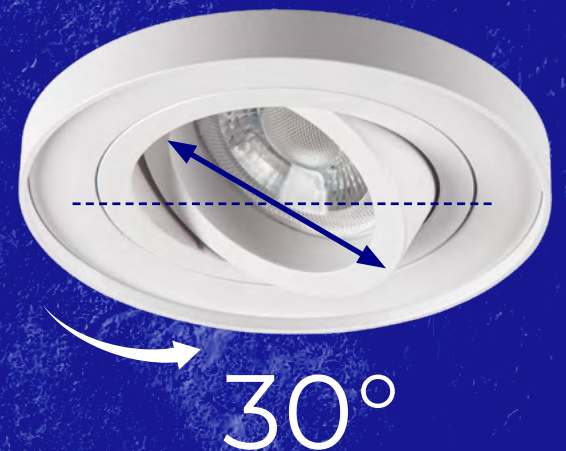

Kanlux

**FLUSH-MOUNTED
CEILING LIGHT
FIXTURES**

**Kanlux MINI BORD
Kanlux TINY BORD**

Kanlux

Kanlux MINI BORD
Kanlux TINY BORD

Angle adjustment
allows you
to illuminate
the areas of
your choice.

Illumination angle adjustment

Kanlux

KANLUX MINI BORD

The installation method is the same as for flush-mounted ceiling lights, while the aesthetics are reminiscent of surface-mounted fixtures.

28782

MINI BORD DLP-50-**W**

28783

MINI BORD DLP-50-**B**

Kanlux

NEW

KANLUX TINY BORD

A lower version of the Kanlux MINI BORD rings.

37167

TINY BORD DTO-**W**

37165

TINY BORD DTO-**B**

Kanlux

Kanlux MINI BORD / Kanlux TINY BORD

Thanks to their modern design and elegant simplicity, the fixtures are ideally suited for both residential and commercial interiors.

Kanlux

Kanlux MINi BORD/Kanlux TINY BORD