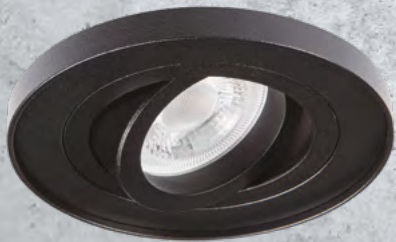

TINY BORD DTO-B